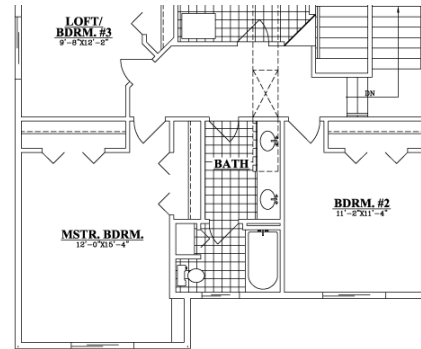

Bouquet Companies

Cascade Shores

Three Bedroom, 1.5 Baths, 1693 Sq Feet

Luxury Townhome Features

- ✓ Private Entrance
- ✓ Large Windows
- ✓ Vaulted Ceilings
- ✓ Electric Fireplace
- ✓ Attached Garages
- ✓ Built-in Microwave
- ✓ Custom Window Blinds
- ✓ Ceramic Tile
- ✓ Private Patio/Deck
- ✓ Washer/Dryer
- ✓ High-Speed Internet Access
- ✓ Custom Maple/Oak Cabinets
- ✓ Open Floor Plans
- ✓ Skylights
- ✓ Double-Sink Bath Vanity
- ✓ Spacious Closets and Storage
- ✓ Cook top Stove, Refrigerator, Dishwasher
- ✓ Ceiling Fans
- ✓ Neutral Carpeting
- ✓ Central Air-conditioning
- ✓ Sound-Insulated Walls