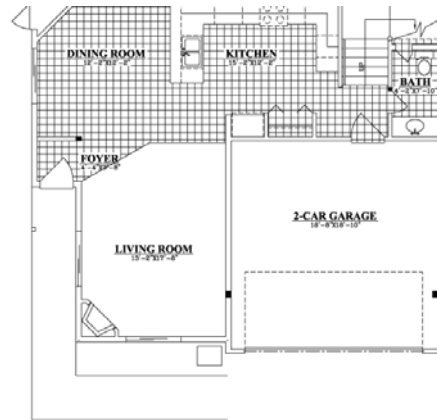

Bouquet Companies

Cascade Shores

Three Bedroom, 1.5 Baths, 1693 Sq Feet

Luxury Townhome Features

- ✓ Private Entrance
- ✓ Large Windows
- ✓ Vaulted Ceilings
- ✓ Electric Fireplace
- ✓ Attached Garages
- ✓ Built-in Microwave
- ✓ Custom Window Blinds
- ✓ Ceramic Tile
- ✓ Private Patio/Deck
- ✓ Washer/Dryer
- ✓ High-Speed Internet Access
- ✓ Custom Maple/Oak Cabinets
- ✓ Open Floor Plans
- ✓ Skylights
- ✓ Double-Sink Bath Vanity
- ✓ Spacious Closets and Storage
- ✓ Cook top Stove, Refrigerator, Dishwasher
- ✓ Ceiling Fans
- ✓ Neutral Carpeting
- ✓ Central Air-conditioning
- ✓ Sound-Insulated Walls