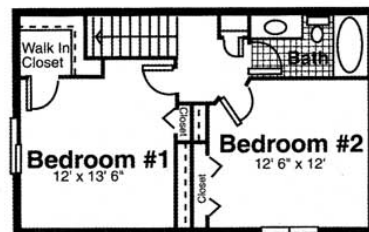

Bouquet Companies

French Creek

The Point

Two Bedroom, 1.5 Baths, 1038 Sq Feet

Luxury Townhome Features

- ✓ Private Entrance
- ✓ Large Windows
- ✓ Vaulted Ceilings
- ✓ Gas Fireplace
- ✓ Attached Garages
- ✓ Built-in Microwave
- ✓ Custom Window Blinds
- ✓ Ceramic Tile
- ✓ Private Patio/Deck
- ✓ Washer/Dryer
- ✓ High-Speed Internet Access
- ✓ Custom Maple/Oak Cabinets
- ✓ Open Floor Plans
- ✓ Skylights
- ✓ Double-Sink Bath Vanity
- ✓ Spacious Closets and Storage
- ✓ Cook top Stove, Refrigerator, Dishwasher
- ✓ Ceiling Fans
- ✓ Neutral Carpeting
- ✓ Central Air-conditioning
- ✓ Sound-Insulated Walls

MAIN FLOOR